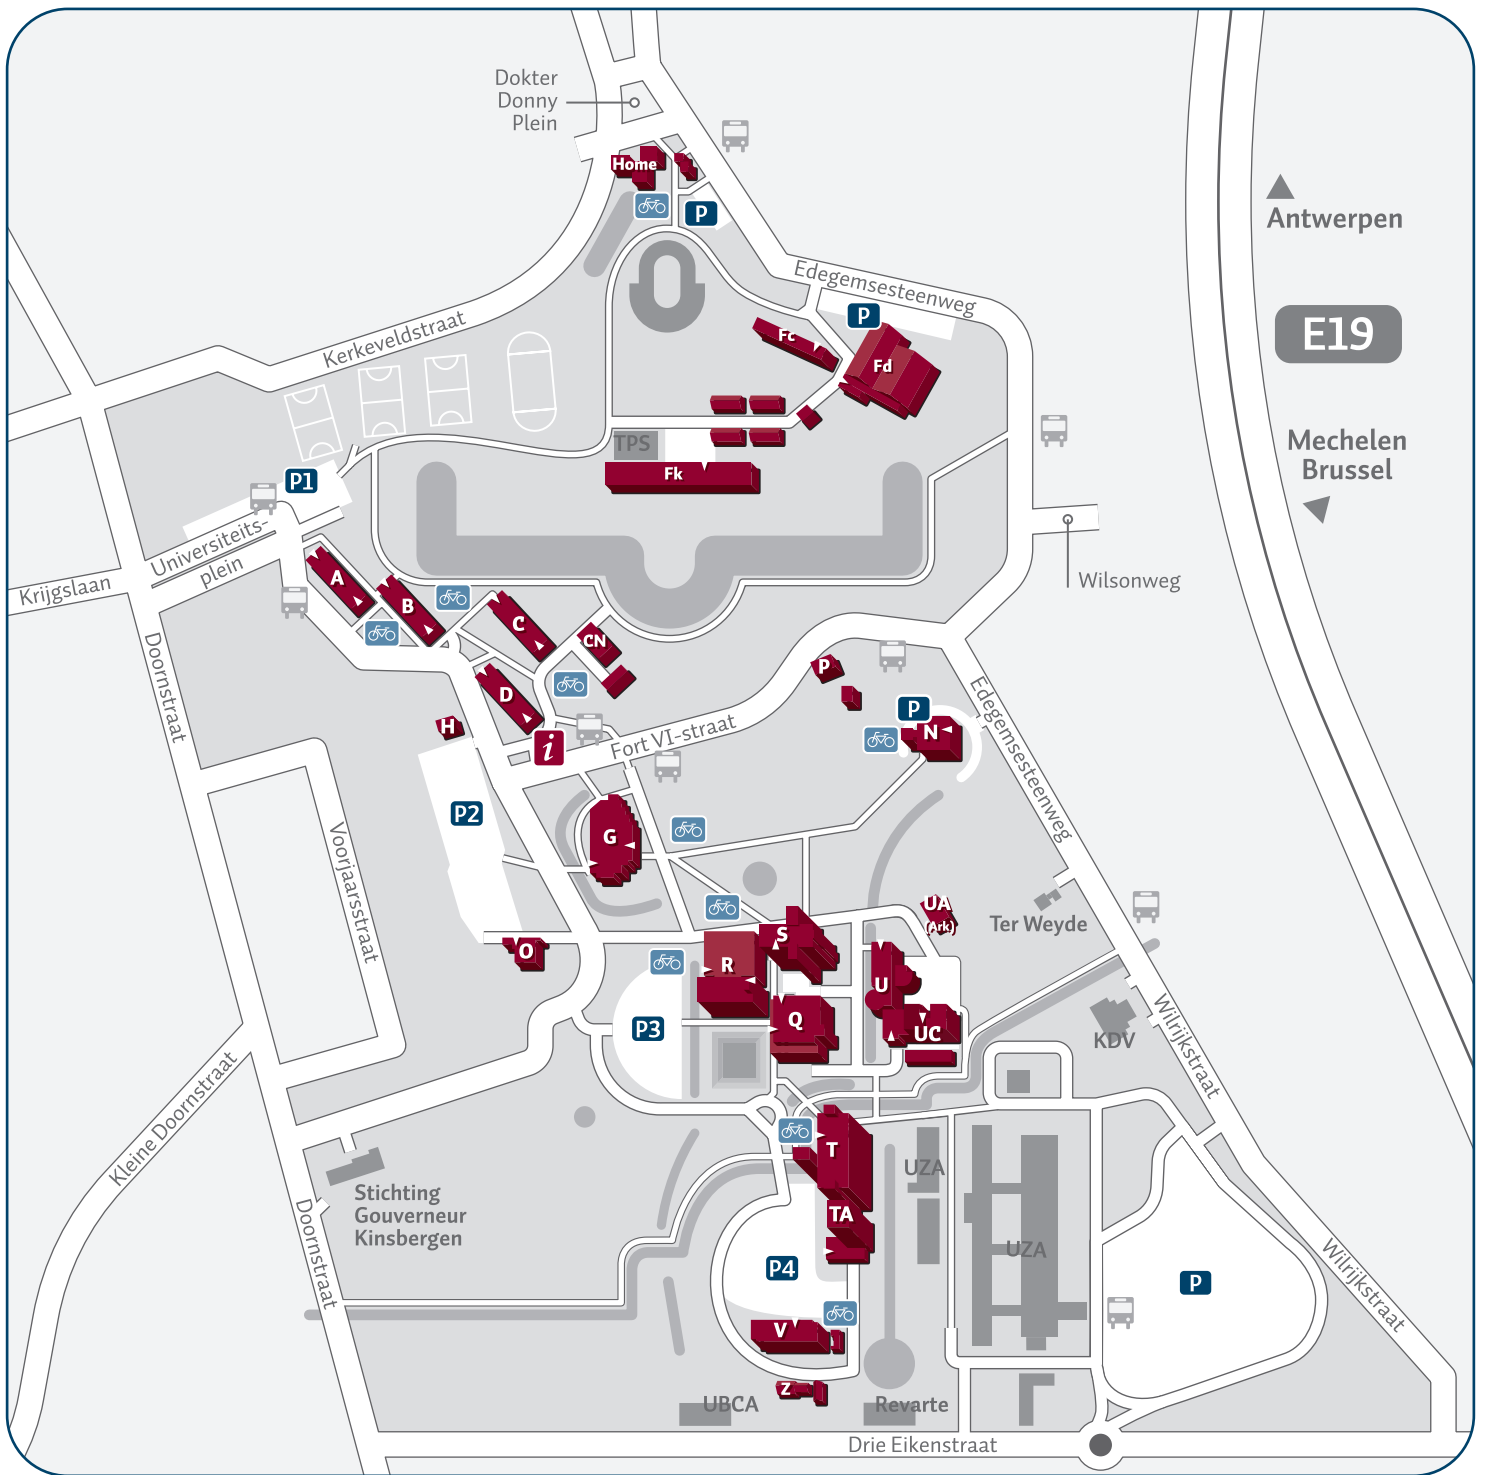

Campus Drie Eiken

i Onthaal ..... D

Faculteit FBD

- Decanaat ..... S
- Dept. Biomedische Wetenschappen . . . S-T-UC
- Dept. Diergeneeskunde ..... U-UC
- Dept. Farmaceutische Wetenschappen A-S-T
- VIB8 Moleculaire Genetica V
- Bio-Imaging Lab ..... UC

Faculteit Geneeskunde

- Decanaat ..... S
- Experimentele Heelkunde en Anatomie ..... S
- Centrum Huisartsgeneeskunde (CHA) ..... R
- Epidemiologie en Sociale Geneeskunde (ESOC) . R
- VAXINFECTIO ..... R-S
- (Kinder- en Jeugd) Psychiatrie - CAPRI ..... R
- Verpleeg- en Vroedkunde ..... R
- Experimentele Geneeskunde en Pediatrie (LEMP) T
- Born Bunge Instituut ..... T
- Centrum voor Oncologie ..... T
- Molecular Imaging Center Antwerp (MICA) . UC

Faculteit Wetenschappen

- Dept. Biologie ..... B-C-H
- Dept. Chemie ..... B-C
- Dept. Fysica ..... N

Leslokalen ..... A-B-D-R-S-N

Practica ..... A-B-C-S-T-TA

Computerklassen ..... R

Aula Fernand Nédée ..... Q

IOIW/CNO ..... D

Dept. Sociale, Culturele en Studentgerichte Diensten (scs)

- Centraal kotwebsecretariaat ..... G
- Socio-culturele Dienst ..... G
- Studentenbegeleiders ..... G

Restaurant Den Eik ..... G

Bistro Clubke ..... G

Cafeteria ..... G

Studentenhome ..... Home

Campusbibliotheek ..... R

Centraal magazijn ..... A

Dept. ICT ..... D

■ Nieuwe Media Dienst ..... D

Dept. Infrastructuur

■ Cursusdienst ..... D

■ Technische Dienst ..... D

■ Werkplaatsen ..... B-Z

Milieudienst ..... D

PBW ..... D

Sporthal ..... Fd

Konijnenpijp ..... Fk

Palliatieve Hulpverlening Antwerpen ..... Fc

ASK-Stuwer ..... Fc

Instituut voor Milieukunde ..... P

Animalarium ..... U

Leonardo Lyceum (Topsportschool) ..... TPS