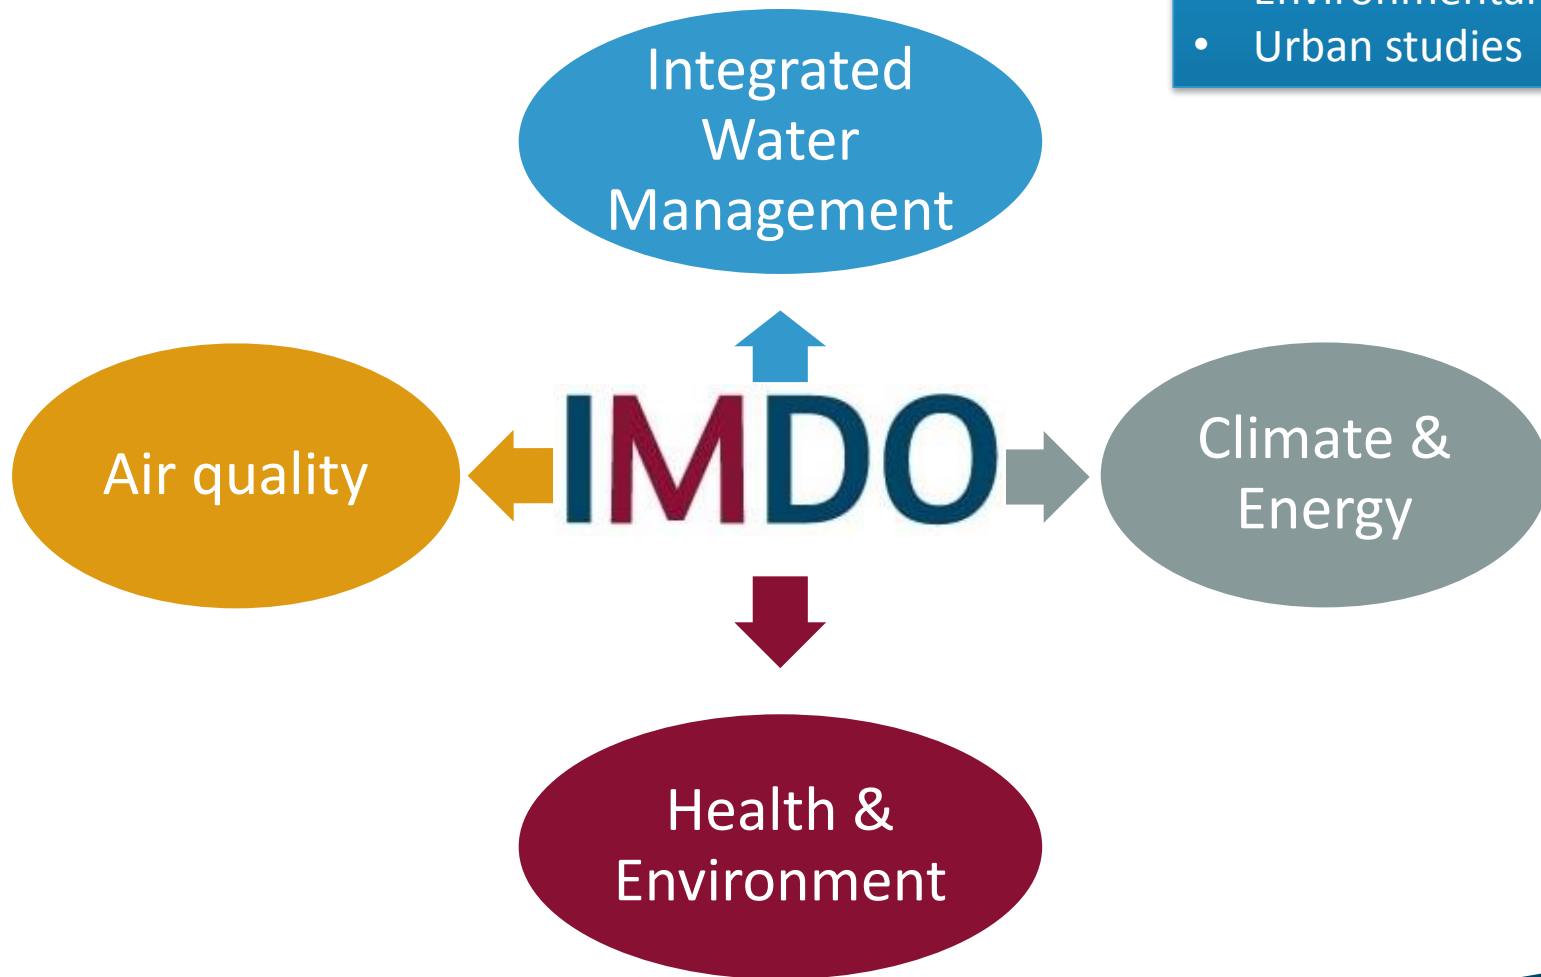

Research at IMDO: 4 cross-cutting clusters

Each cluster may cover:

- Natural sciences
- Engineering
- Social sciences
- Environmental economics
- Urban studies