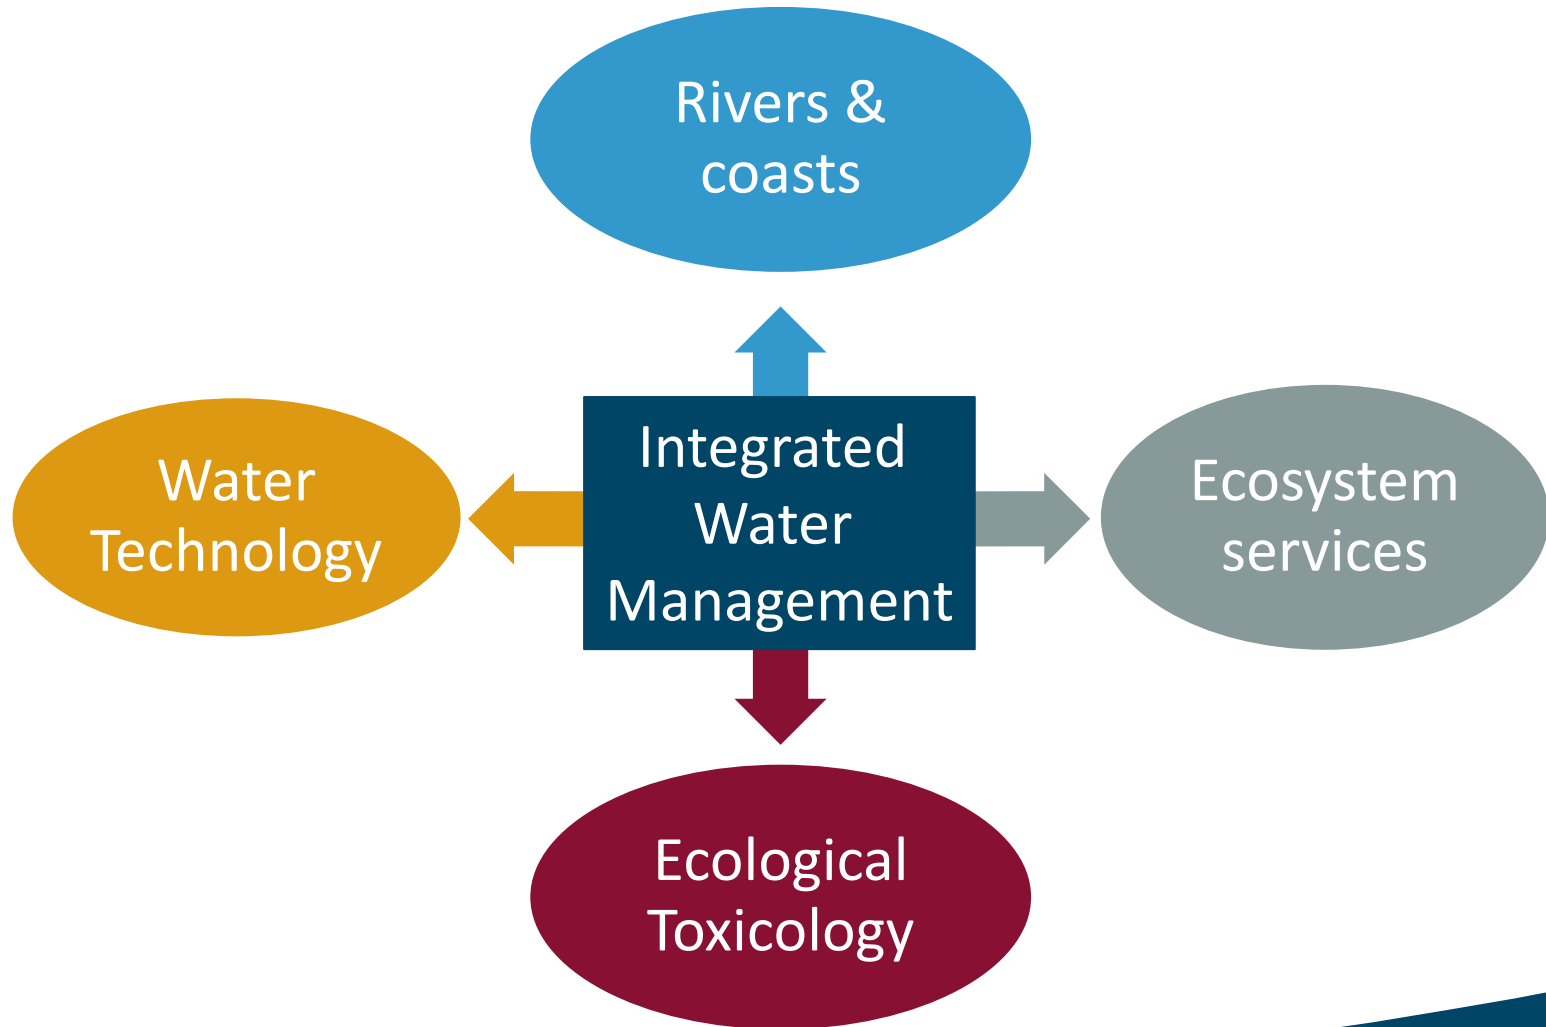

# Water-Link Chair as good practice

- Long-term cooperation
- Innovation with direct application
- Bringing together expertise from chemistry, risk assessment, environmental economy & sociology
- Jointly prepare for the future

# IMDO: a strong brand

- Institute of interdisciplinary education & research
- Catalyst for cooperative research
- Contact point on research for environment and sustainable development

**IMDO**

**Instituut voor Milieu & Duurzame Ontwikkeling**  
Universiteit Antwerpen

# Research at IMDO: 4 cross-cutting clusters

Each cluster may cover:

- Natural sciences
- Engineering
- Social sciences
- Environmental economics
- Urban studies

# Further detail on the cluster “integrated water management”