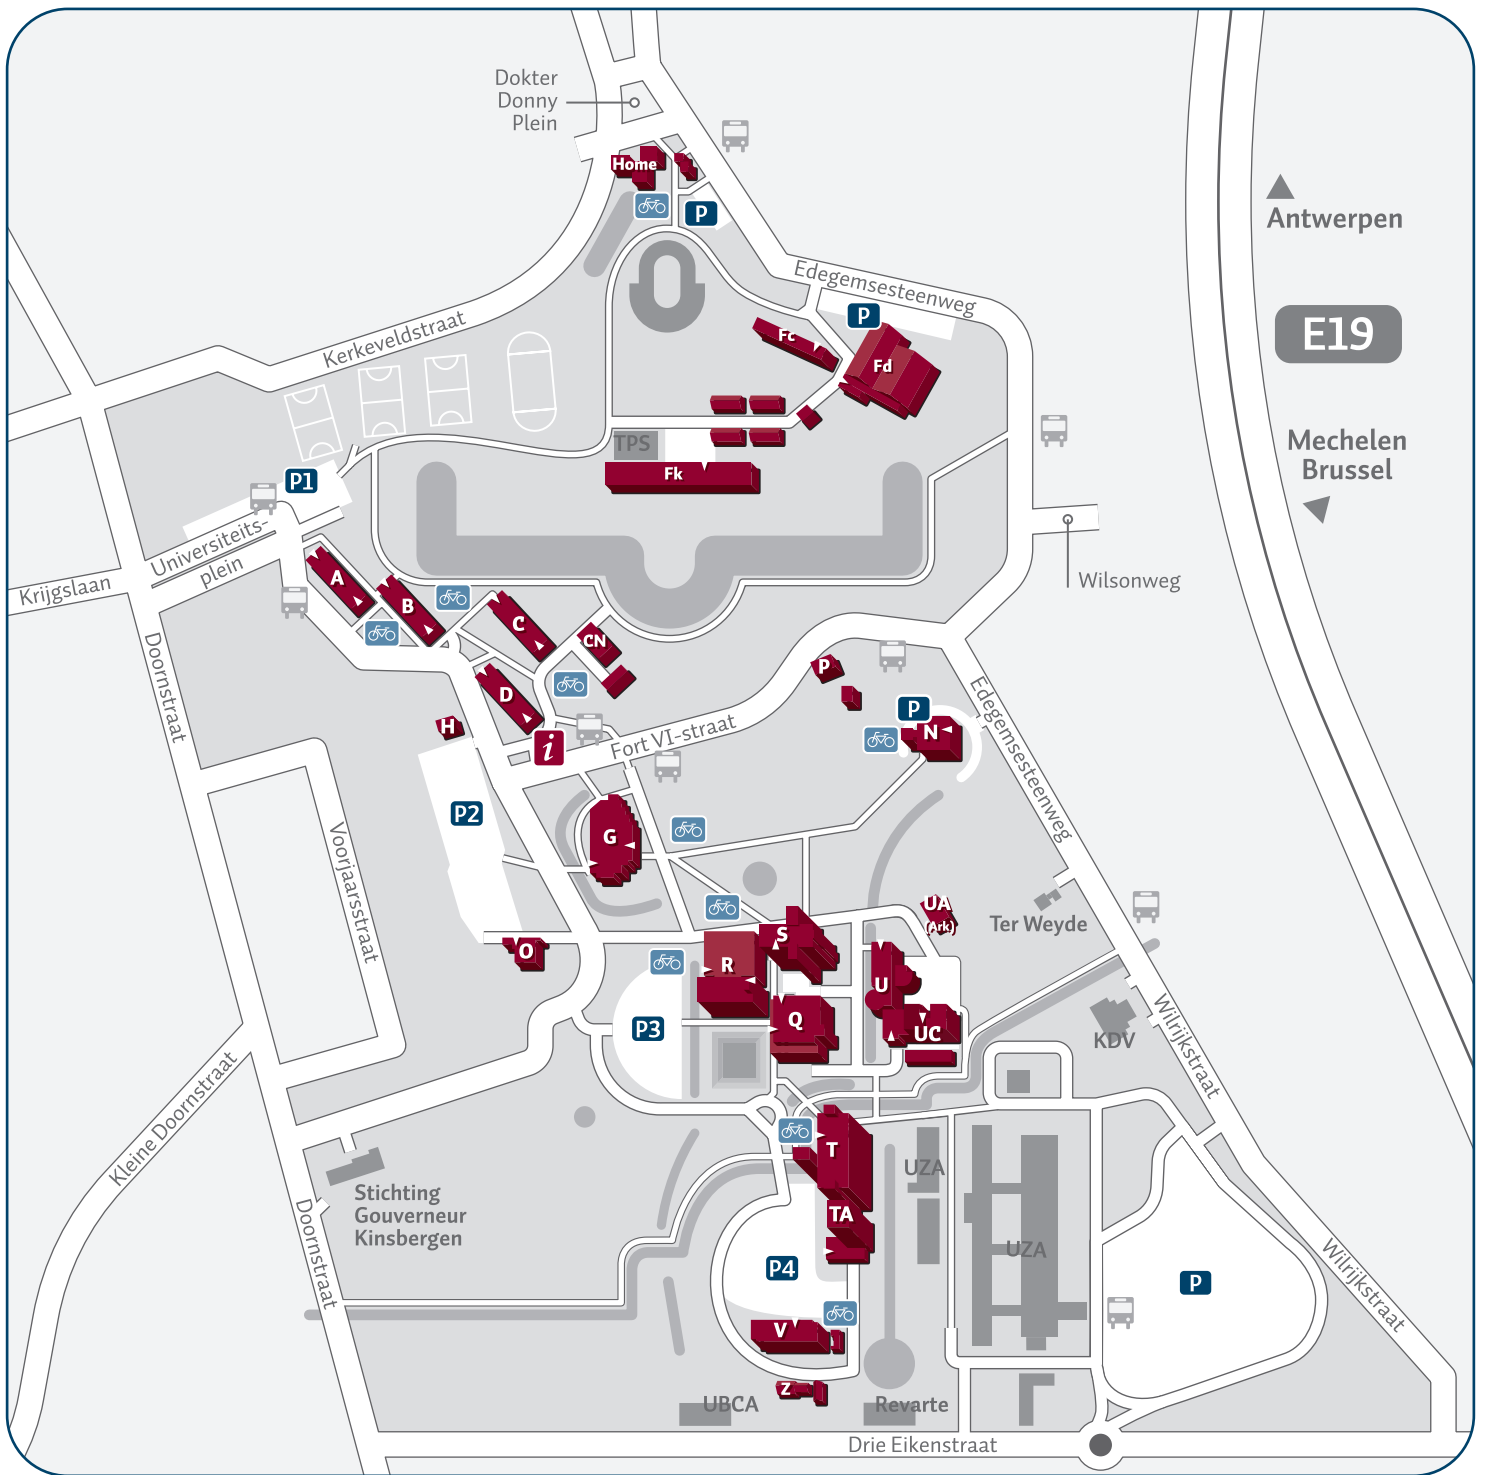

## Driving directions to MICA

The Molecular Imaging Center Antwerp (MICA) is housed in **building UC** ('you see') on Campus Drie Eiken. A picture of our building is shown below. A detailed map of the campus is attached as well.

### By public transportation

MICA can be reached by public transportation: **bus 17** starts at Antwerp Central Station and stops at Universiteitsplein or at the University Hospital (UZA) respectively.

### By car

If you come by car you can park for free on **parking lot "P2"** which is located a 5-minute walk from MICA (see the attached map).

We are looking forward to welcoming you!

## Campus Drie Eiken

**i** Onthaal ..... D