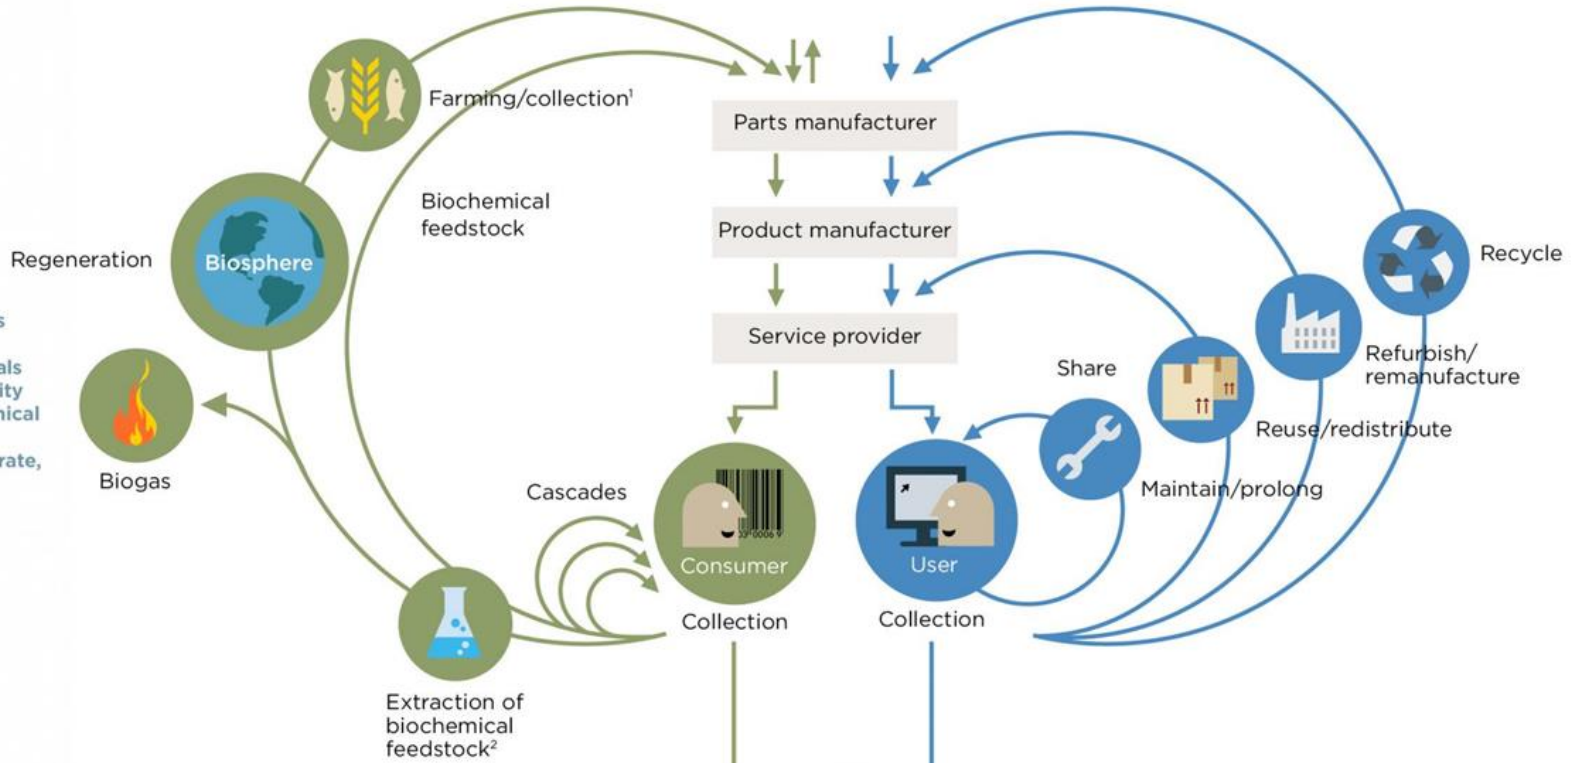

# OUTLINE OF A CIRCULAR ECONOMY

# 1

Preserve and enhance natural capital by controlling finite stocks and balancing renewable resource flows  
 ReSOLVE levers: regenerate, virtualise, exchange

Regenerate    Substitute materials    Virtualise    Restore

Renewables flow management

Stock management

# 2

Optimise resource yields by circulating products, components and materials in use at the highest utility at all times in both technical and biological cycles  
 ReSOLVE levers: regenerate, share, optimise, loop