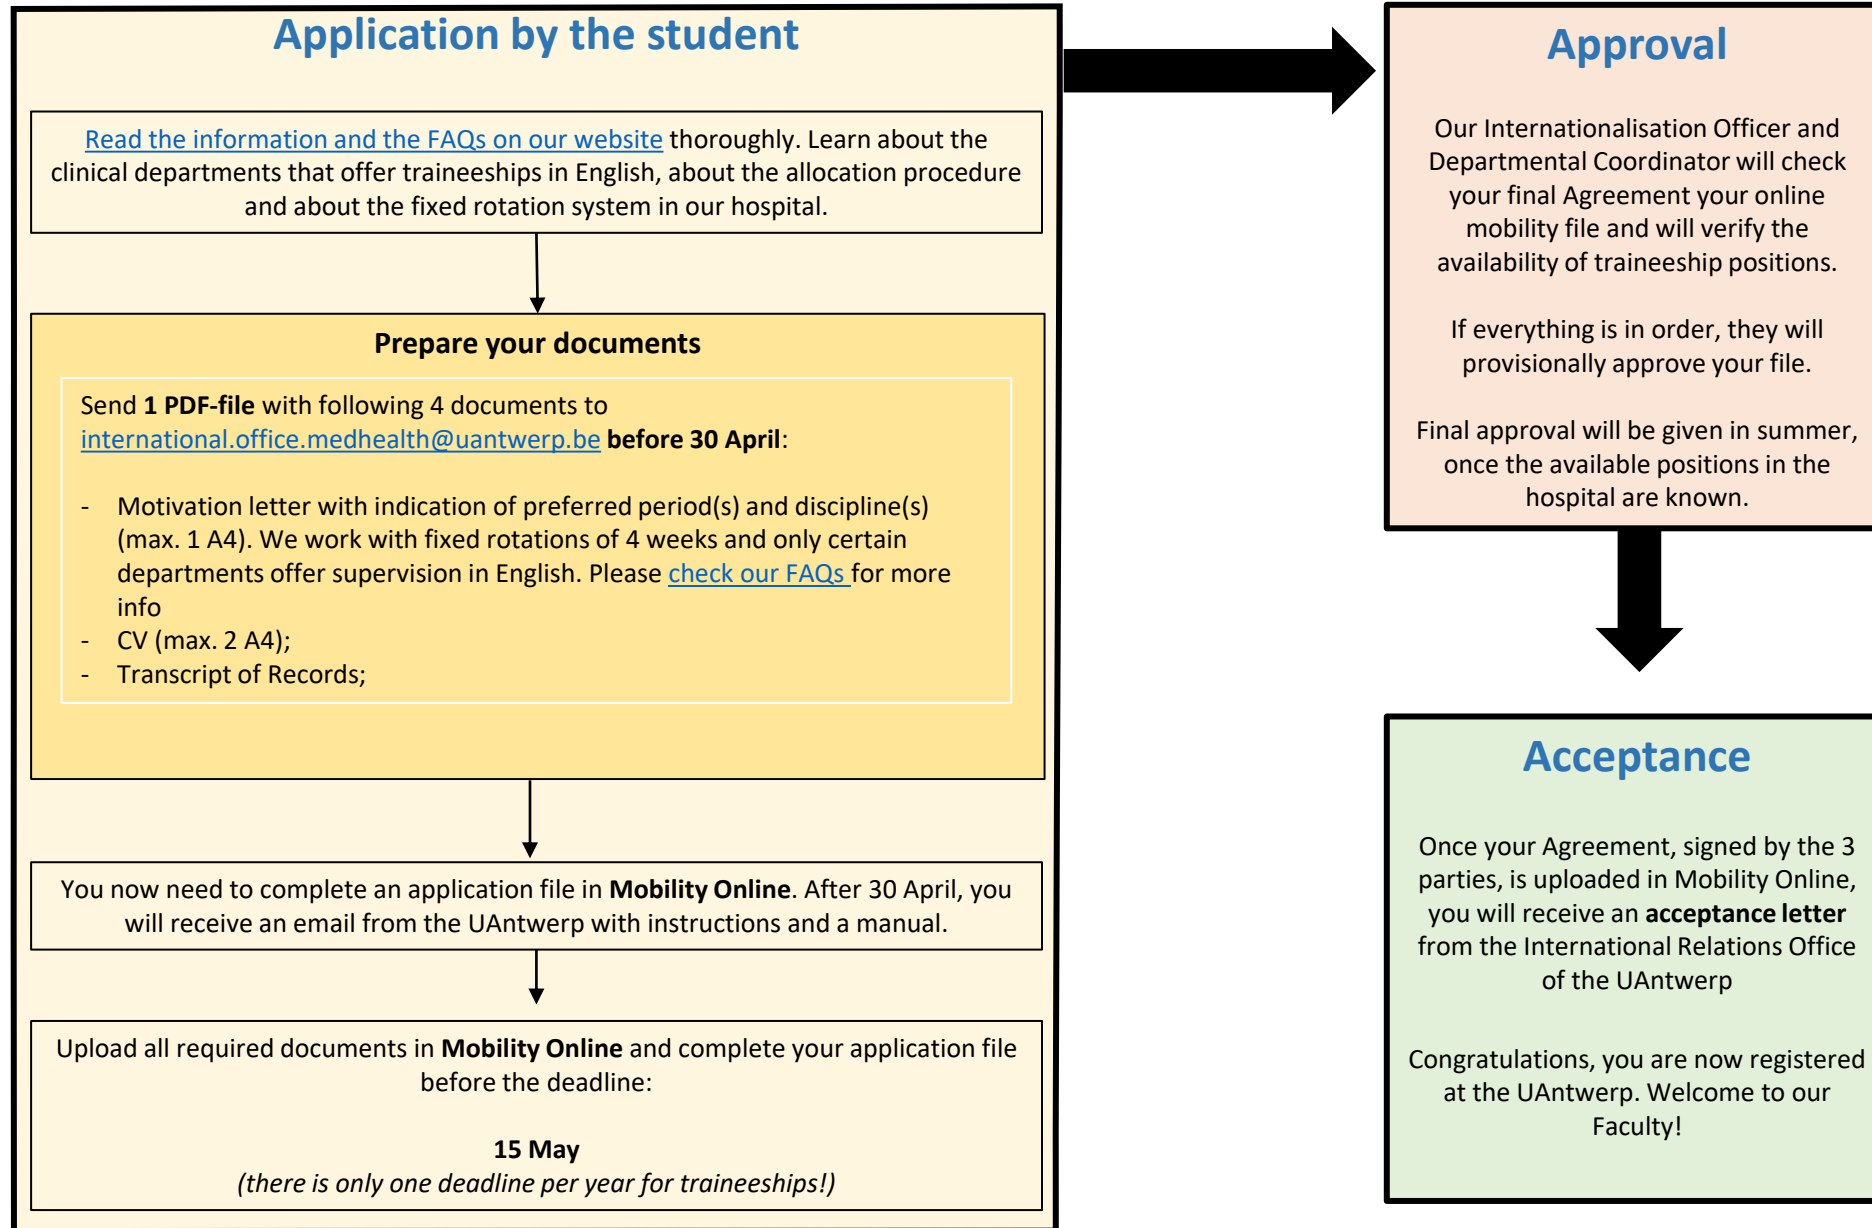

Application procedure Erasmus Student Mobility for Placement (SMP)

START

FINISH