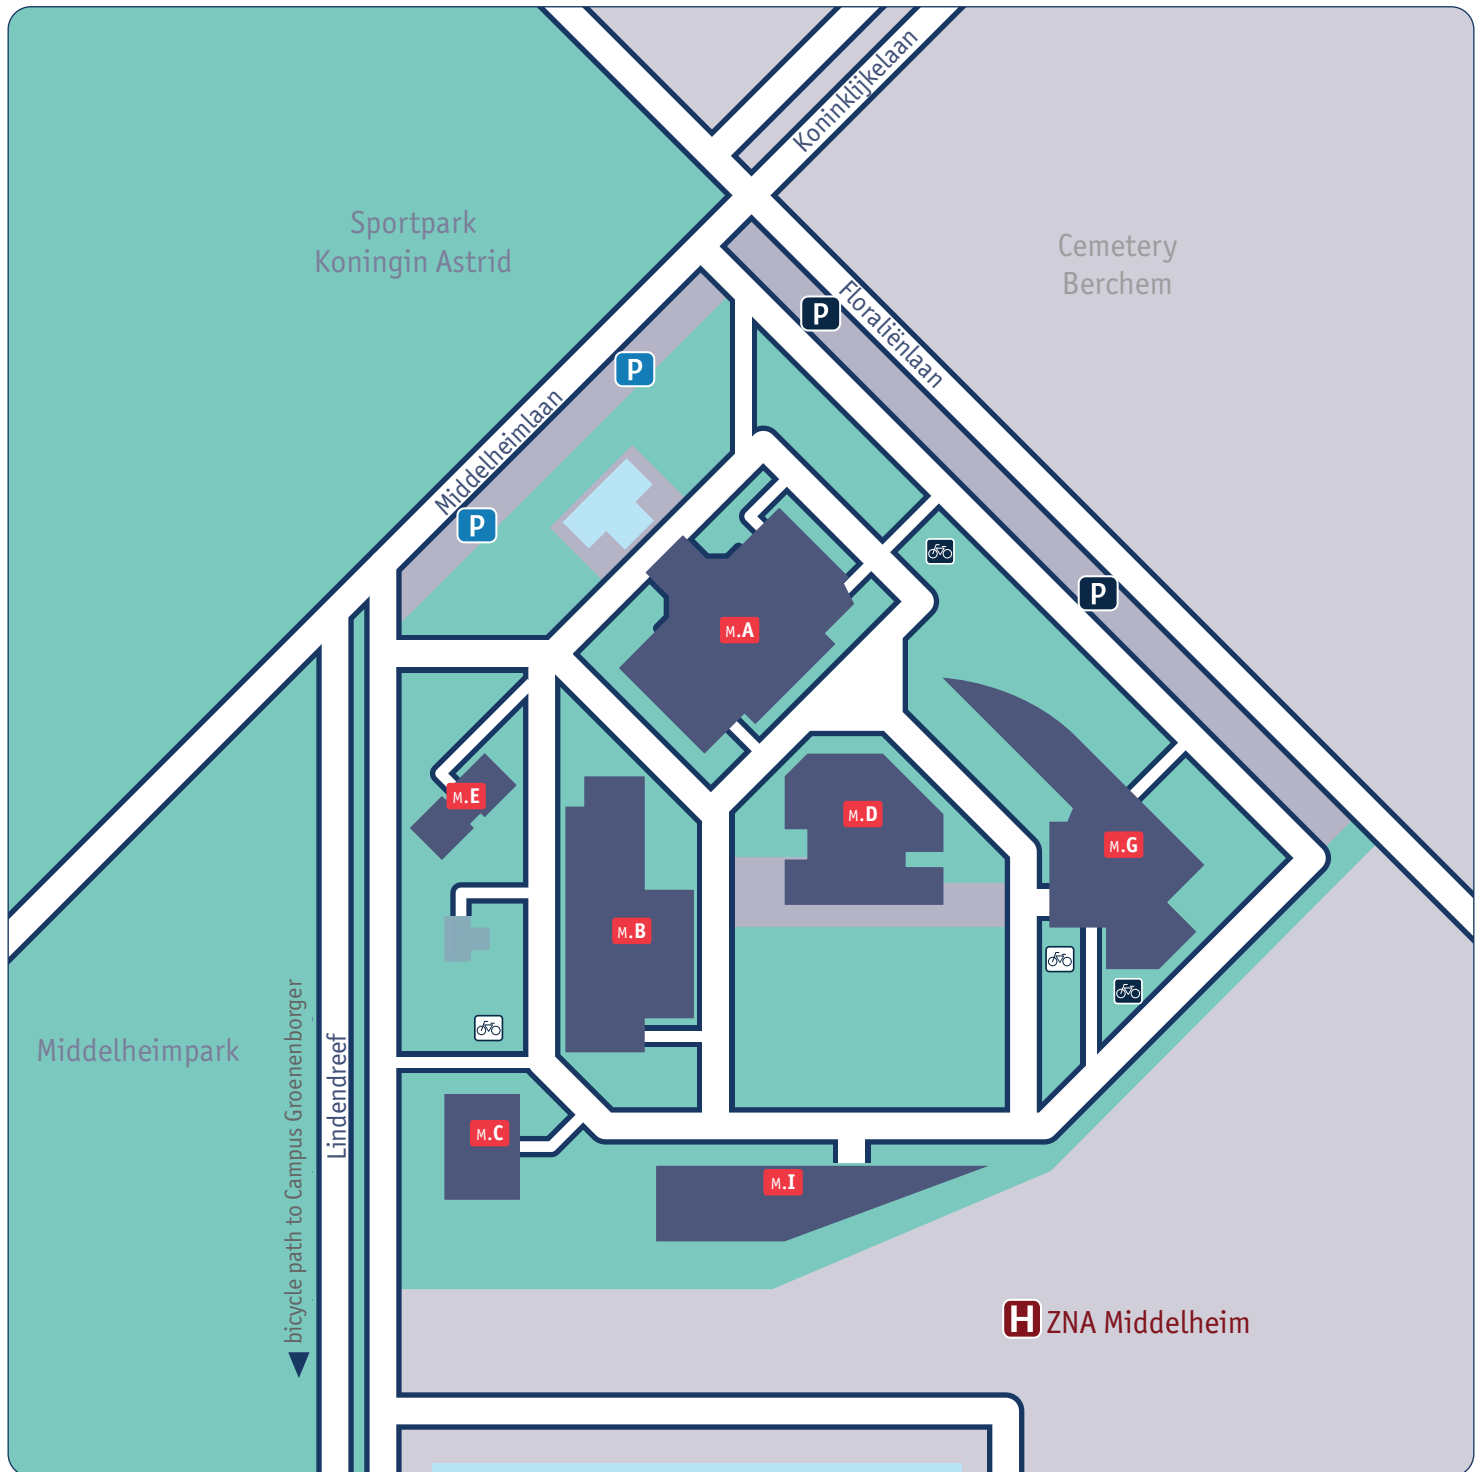

Campus Middelheim

- M.A - Main building
- M.A - Rector's Office
- M.A - Board of Administration
- M.A - [Antwerp University Association \(AUHA\)](#)
- M.A - Finance Department
- M.A - Education Department
- M.A - Department of Research Affairs and Innovation
- M.A - University and Community Department
- M.A - University Fund
- M.A - Legal and Corporate Affairs
- M.A - Meeting rooms
- M.B - Sports Centre
- M.B - Sports Office
- M.C - Human Resources Department

- M.D - [Komida](#)
- M.D - Kitchen deliveries
- M.E - [Antwerp Doctoral School](#)
- M.I - ICT Department
- M.I - Infrastructure Department
- M.I - Health and Safety
- M.I - Environmental Office

Faculty of Science

- M.G - [Departement of Mathematics](#)
- M.G - [Department of Computer Science](#)
- M.G - Classrooms
- M.G - [Learning centre De Parabool](#)

Bicycle racks - staff
Bicycle racks - students